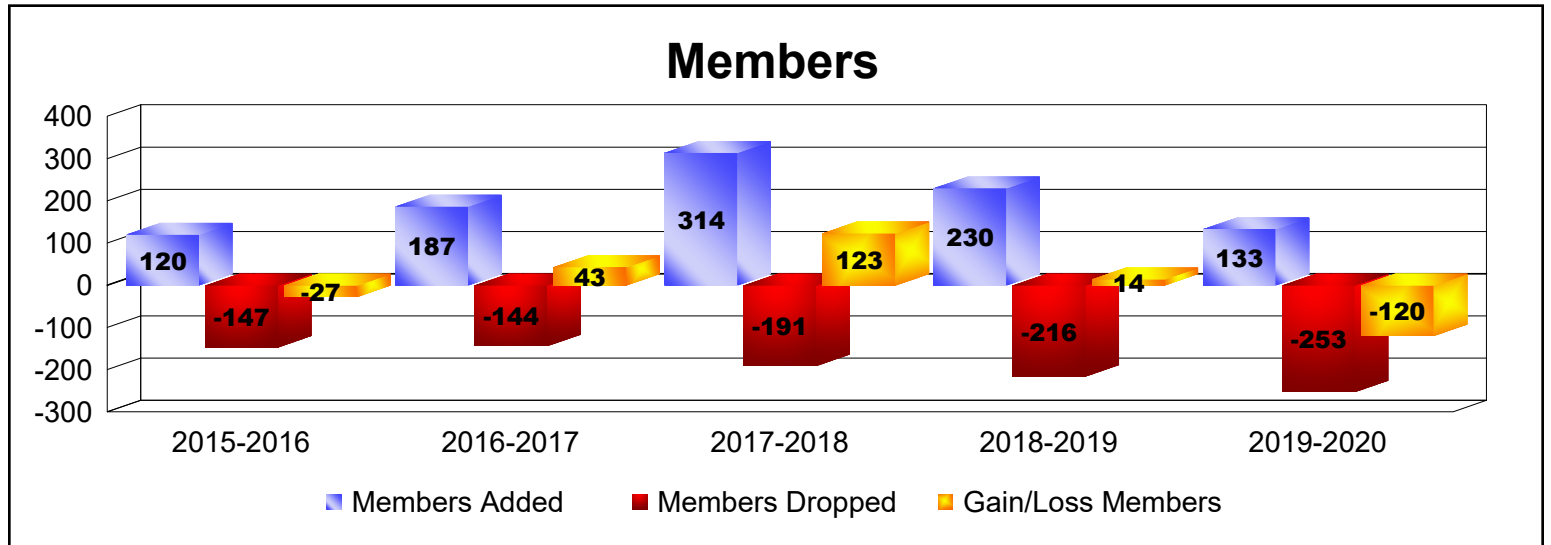

Year	New Clubs	Dropped Clubs	Gain/Loss Clubs	New Members	Charter Members	Reinstate Members	Transfer Members	Total Member Added	Total Members Dropped	Gain/Loss Members
2015-2016	0	0	0	103	1	2	14	120	-147	-27
2016-2017	1	0	1	134	35	6	12	187	-144	43
2017-2018	3	0	3	183	111	7	13	314	-191	123
2018-2019	2	0	2	160	60	2	8	230	-216	14
2019-2020	0	0	0	114	1	7	11	133	-253	-120
Average	1	0	1	139	42	5	12	197	-190	7

Year	New Clubs	Dropped Clubs	Gain/ Loss Clubs	New Members	Charter Members	Reinstate Members	Transfer Members	Total Member Added	Total Members Dropped	Gain/ Loss Members
2015-2016	0	0	0	27	0	0	0	27	-21	6
2016-2017	0	0	0	27	0	0	4	31	-27	4
2017-2018	0	0	0	39	0	0	0	39	-41	-2
2018-2019	0	0	0	22	1	3	0	26	-22	4
2019-2020	1	0	1	30	31	1	0	62	-46	16
Average	0	0	0	29	6	1	1	37	-31	6