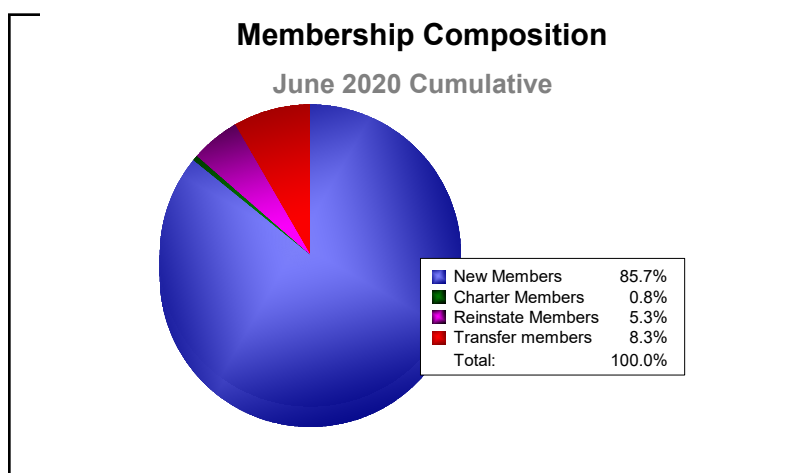

Year	New Clubs	Dropped Clubs	Gain/Loss Clubs	New Members	Charter Members	Reinstate Members	Transfer Members	Total Member Added	Total Members Dropped	Gain/Loss Members
2015-2016	0	0	0	103	1	2	14	120	-147	-27
2016-2017	1	0	1	134	35	6	12	187	-144	43
2017-2018	3	0	3	183	111	7	13	314	-191	123
2018-2019	2	0	2	160	60	2	8	230	-216	14
2019-2020	0	0	0	114	1	7	11	133	-253	-120
Average	1	0	1	139	42	5	12	197	-190	7

Year	New Clubs	Dropped Clubs	Gain/ Loss Clubs	New Members	Charter Members	Reinstate Members	Transfer Members	Total Member Added	Total Members Dropped	Gain/ Loss Members
2015-2016	0	0	0	27	0	0	0	27	-21	6
2016-2017	0	0	0	27	0	0	4	31	-27	4
2017-2018	0	0	0	39	0	0	0	39	-41	-2
2018-2019	0	0	0	22	1	3	0	26	-22	4
2019-2020	1	0	1	30	31	1	0	62	-46	16
Average	0	0	0	29	6	1	1	37	-31	6