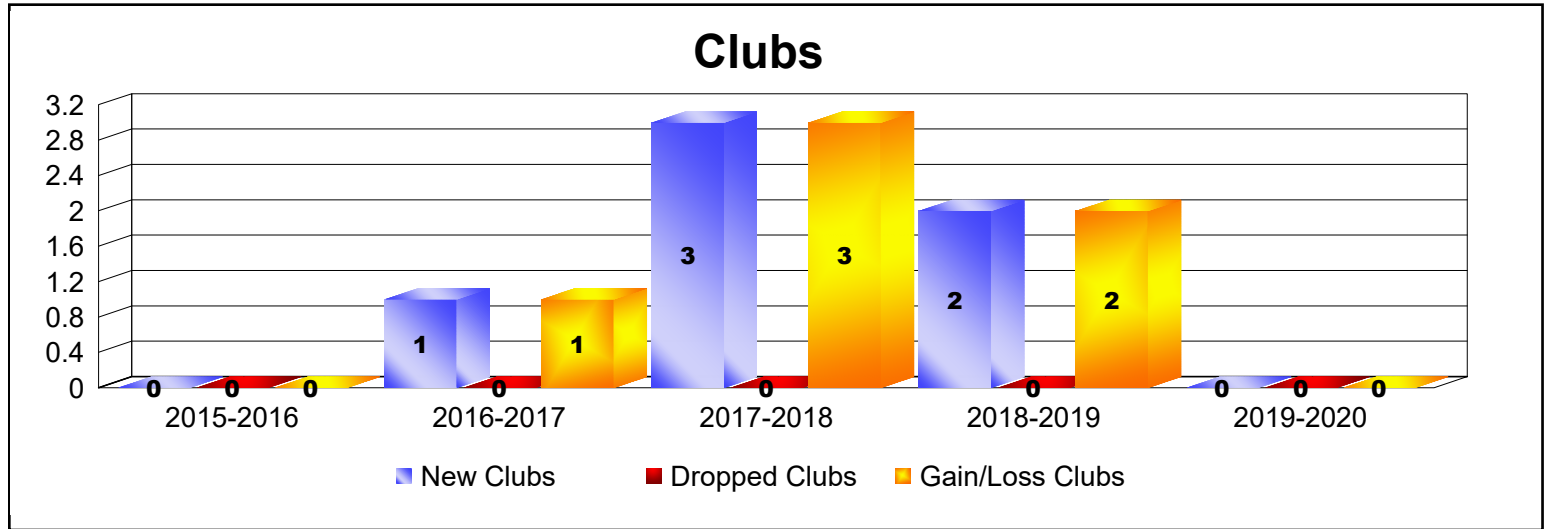

Year	New Clubs	Dropped Clubs	Gain/Loss Clubs	New Members	Charter Members	Reinstate Members	Transfer Members	Total Member Added	Total Members Dropped	Gain/Loss Members
2015-2016	0	0	0	103	1	2	14	120	-147	-27
2016-2017	1	0	1	134	35	6	12	187	-144	43
2017-2018	3	0	3	183	111	7	13	314	-191	123
2018-2019	2	0	2	160	60	2	8	230	-216	14
2019-2020	0	0	0	114	1	7	11	133	-253	-120
Average	1	0	1	139	42	5	12	197	-190	7

Year	New Clubs	Dropped Clubs	Gain/ Loss Clubs	New Members	Charter Members	Reinstate Members	Transfer Members	Total Member Added	Total Members Dropped	Gain/ Loss Members
2015-2016	0	0	0	27	0	0	0	27	-21	6
2016-2017	0	0	0	27	0	0	4	31	-27	4
2017-2018	0	0	0	39	0	0	0	39	-41	-2
2018-2019	0	0	0	22	1	3	0	26	-22	4
2019-2020	1	0	1	30	31	1	0	62	-46	16
Average	0	0	0	29	6	1	1	37	-31	6