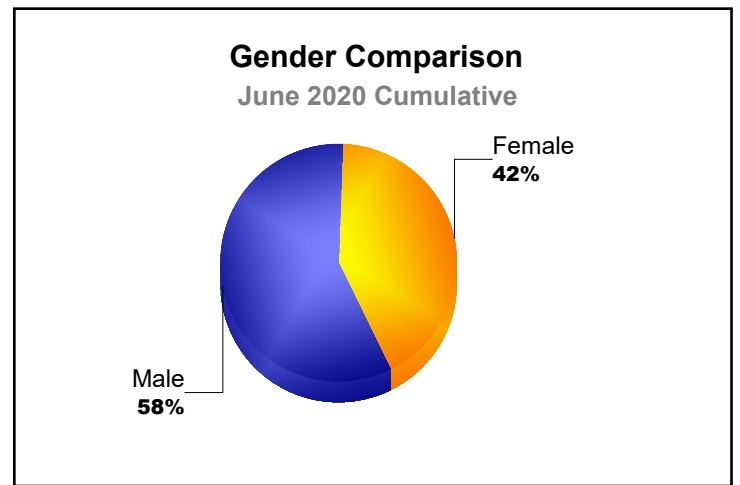

Year	New Clubs	Dropped Clubs	Gain/Loss Clubs	New Members	Charter Members	Reinstate Members	Transfer Members	Total Member Added	Total Members Dropped	Gain/Loss Members
2015-2016	0	0	0	103	1	2	14	120	-147	-27
2016-2017	1	0	1	134	35	6	12	187	-144	43
2017-2018	3	0	3	183	111	7	13	314	-191	123
2018-2019	2	0	2	160	60	2	8	230	-216	14
2019-2020	0	0	0	114	1	7	11	133	-253	-120
Average	1	0	1	139	42	5	12	197	-190	7